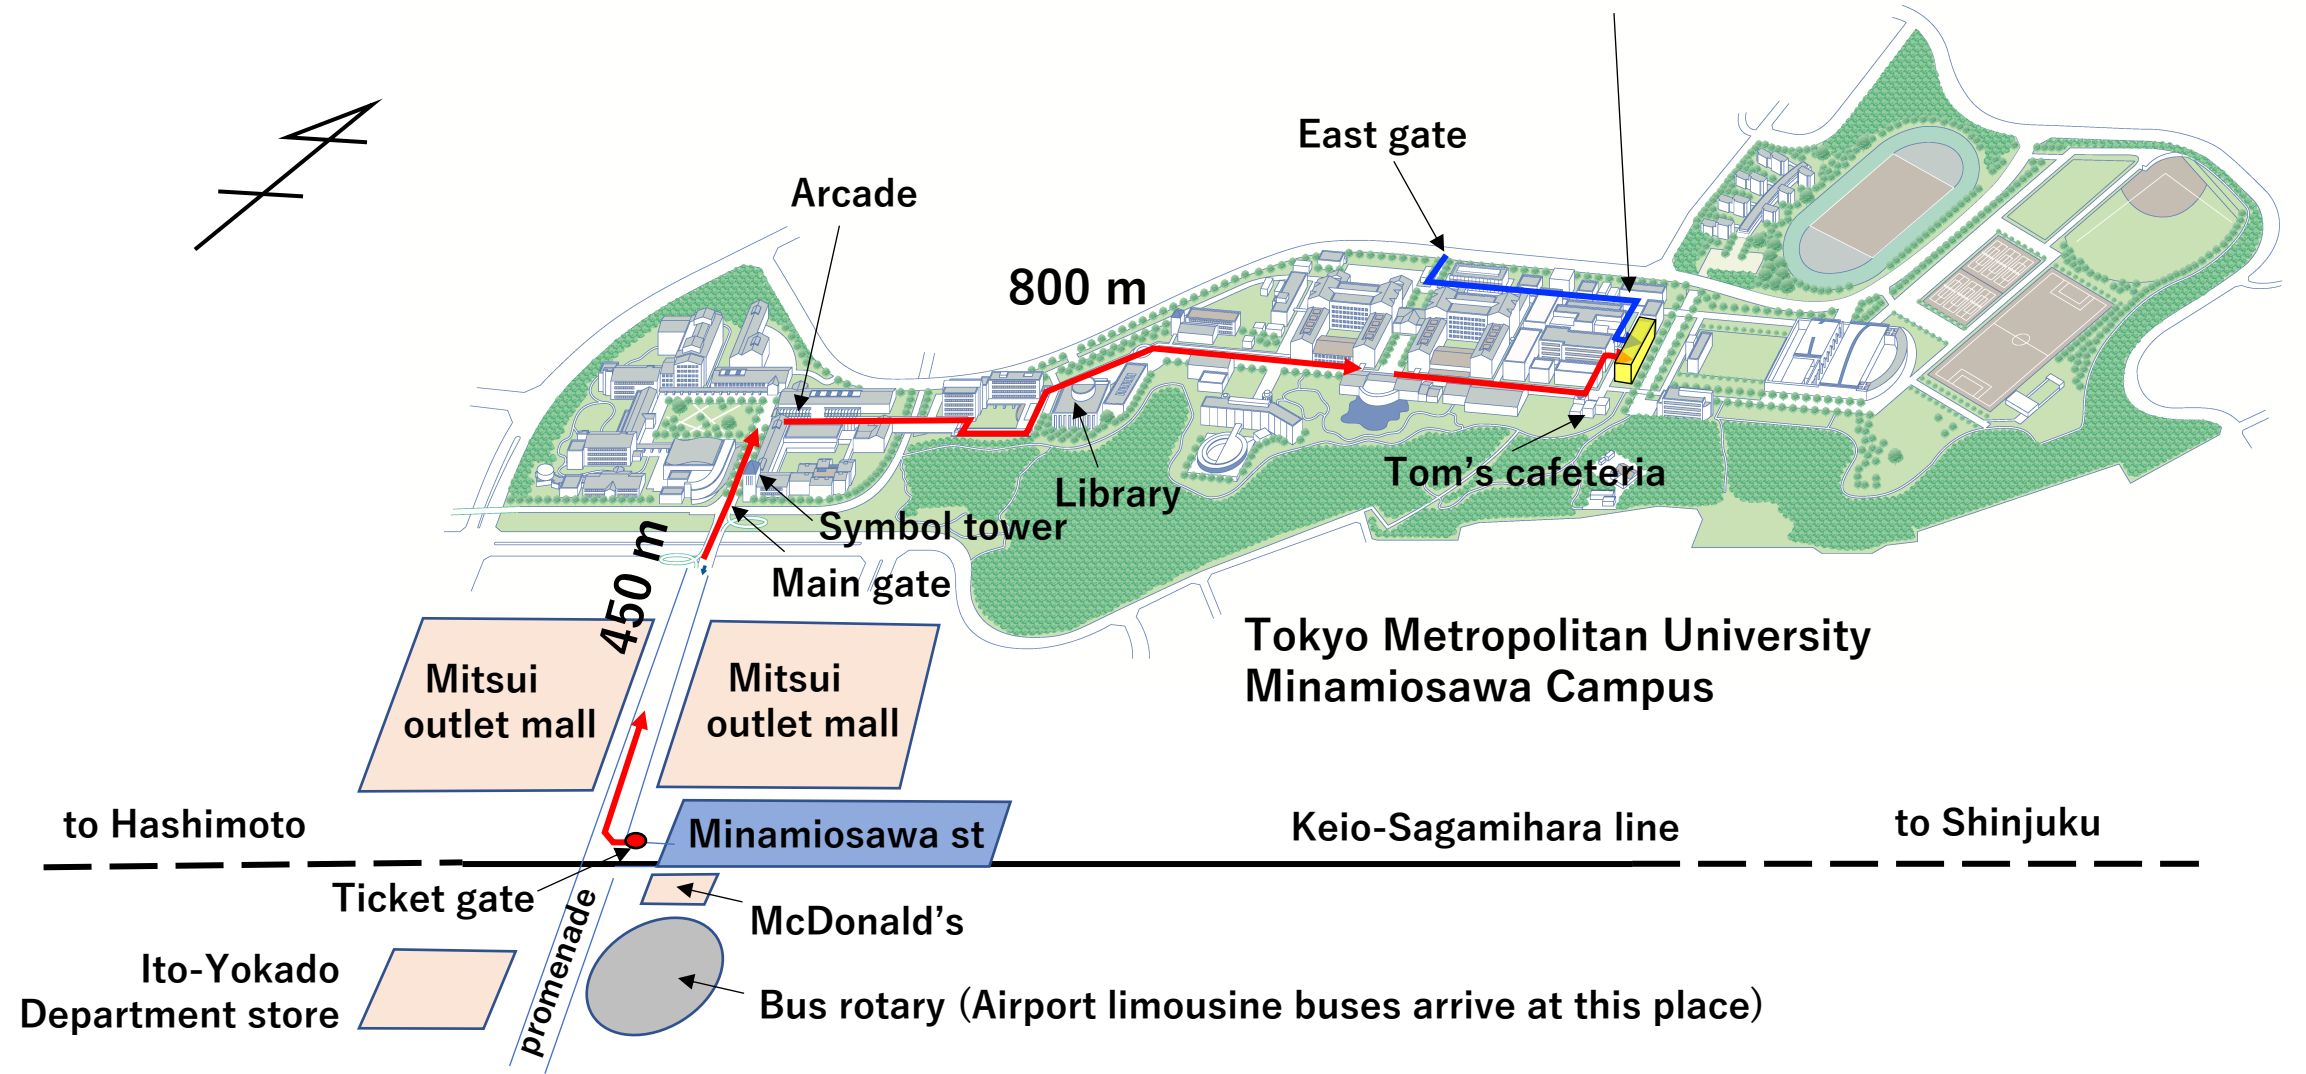

Medicine-Engineering Collaboration Research Center

Biomedical Research Building, Building 10-Satellite, Tokyo Metropolitan University
Minamiosawa 1-1, Hachioji-city, Tokyo 192-0397, Japan
Office of Prof Fujie: room 212(+81-42-677-2480)
Students' office: rooms 213, 214, 215, 216
Laboratories: rooms 101, 102, 107, 106, etc

 on foot (from Minamiosawa st)

 by car (from East gate)

**Tokyo Metropolitan University
Minamiosawa Campus**

Keio-Sagamihara line

to Hashimoto

to Shinjuku

Ito-Yokado
Department store

Ticket gate

promenade

McDonald's

Bus rotary (Airport limousine buses arrive at this place)

Mitsui
outlet mall

Mitsui
outlet mall

Main gate

Symbol tower

Library

Tom's cafeteria

East gate

800 m

450 m